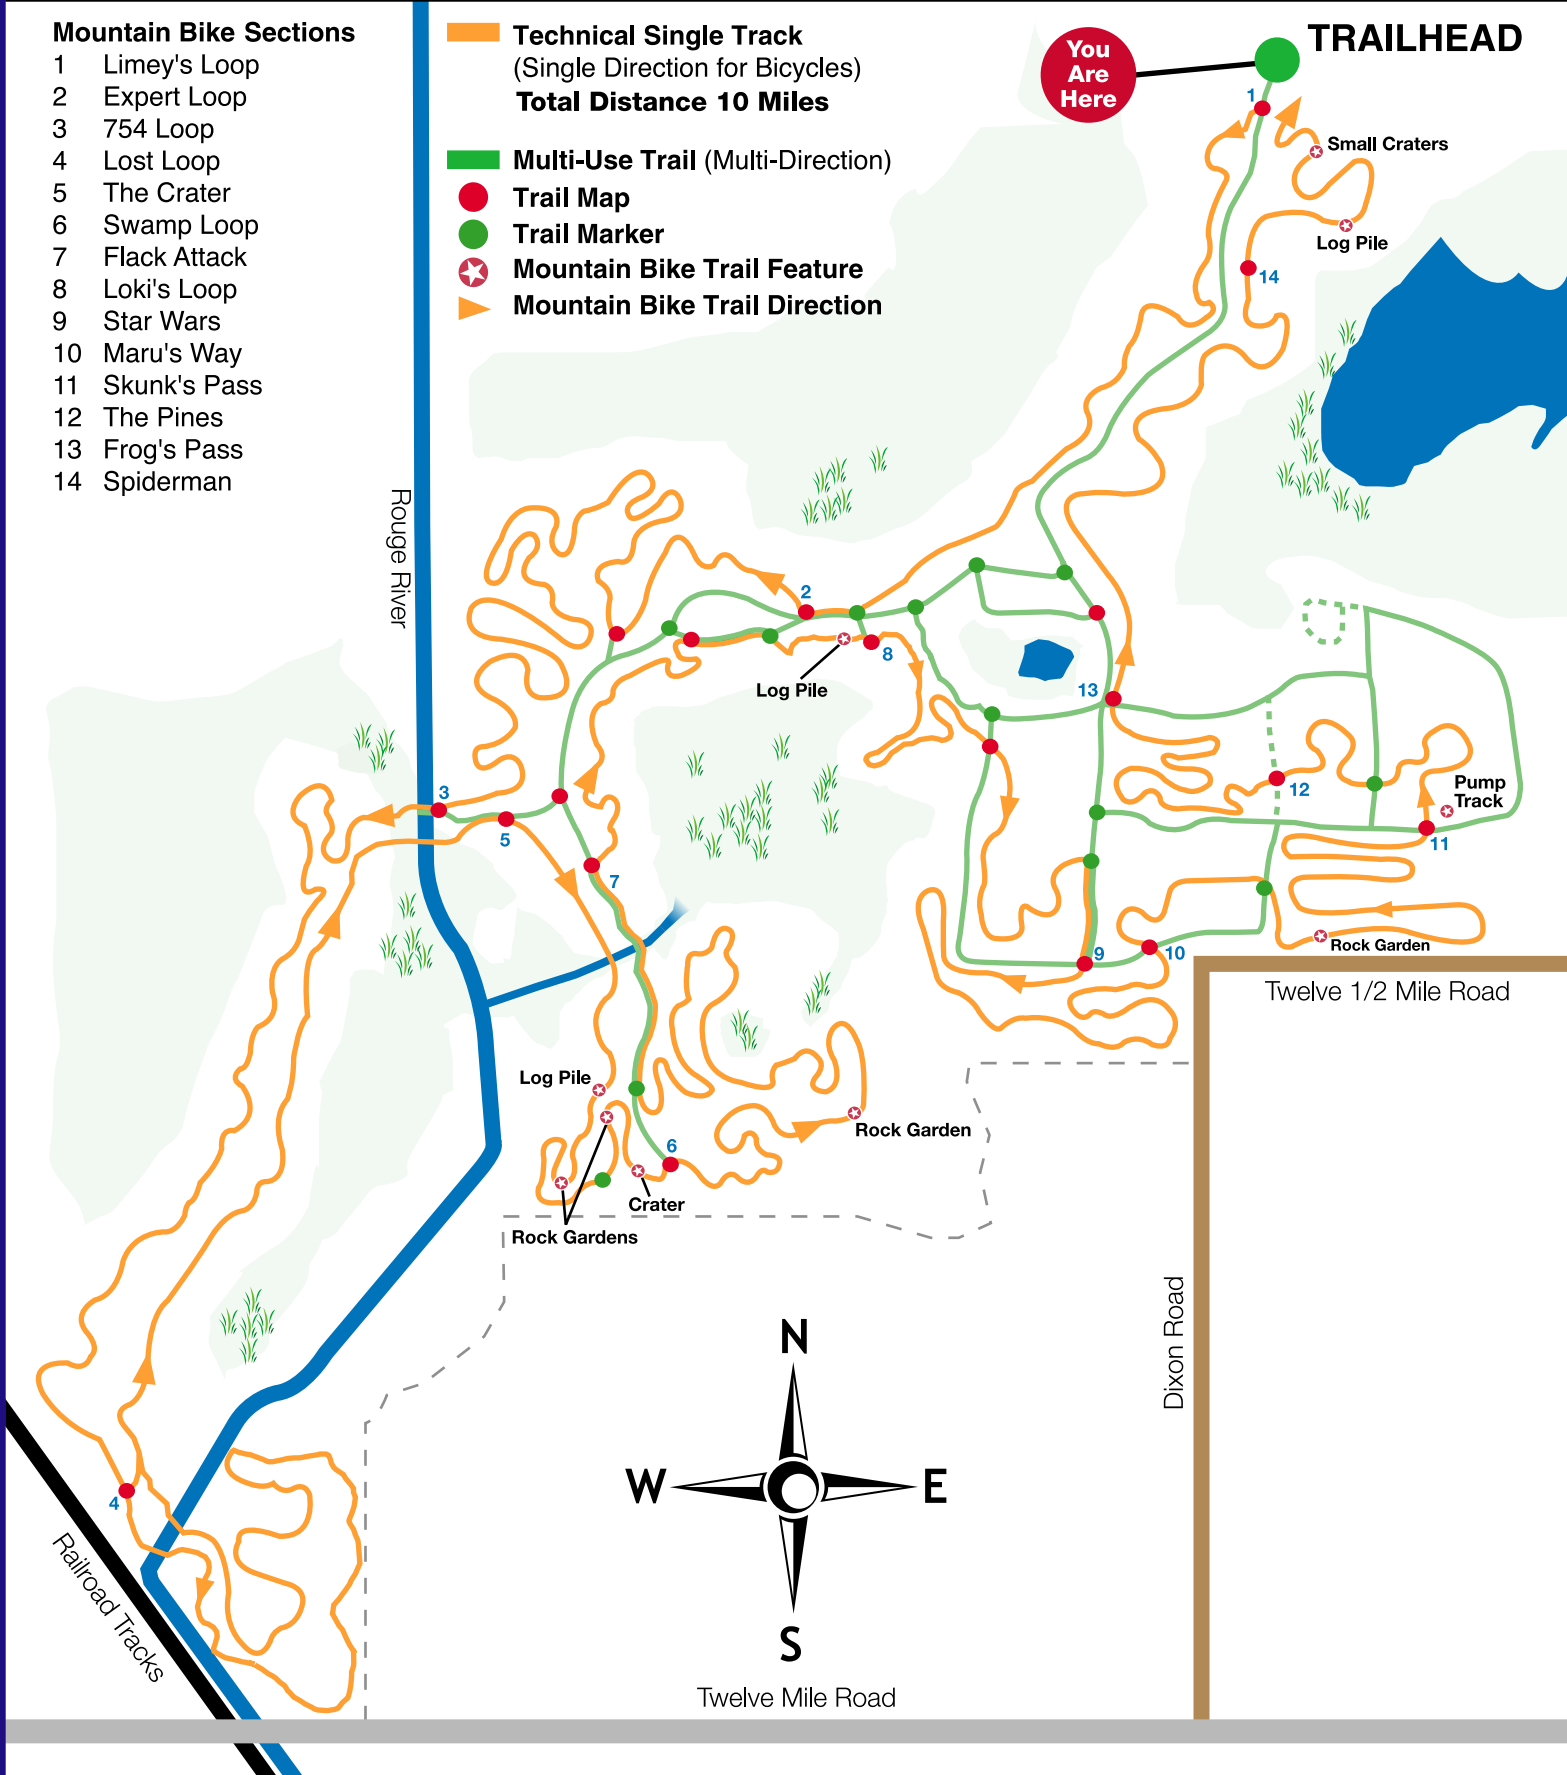

Lakeshore Park

Report All Unauthorized Motorized Vehicles To The Novi Police at (248) 348-7100
 In case of an emergency, call Novi Police at (248) 348-0911 or simply dial 911

Mountain Bike Sections

- 1 Limey's Loop
- 2 Expert Loop
- 3 754 Loop
- 4 Lost Loop
- 5 The Crater
- 6 Swamp Loop
- 7 Flack Attack
- 8 Loki's Loop
- 9 Star Wars
- 10 Maru's Way
- 11 Skunk's Pass
- 12 The Pines
- 13 Frog's Pass
- 14 Spiderman

- **Technical Single Track**
(Single Direction for Bicycles)
Total Distance 10 Miles
- **Multi-Use Trail (Multi-Direction)**
- **Trail Map**
- **Trail Marker**
- ✱ **Mountain Bike Trail Feature**
- ▶ **Mountain Bike Trail Direction**

TRAILHEAD

You Are Here

Small Craters
 Log Pile

Log Pile

13

Pump Track

Rock Garden

Twelve 1/2 Mile Road

Dixon Road

Twelve Mile Road

Railroad Tracks

Rouge River

Log Pile

Crater

Rock Gardens

Rock Garden